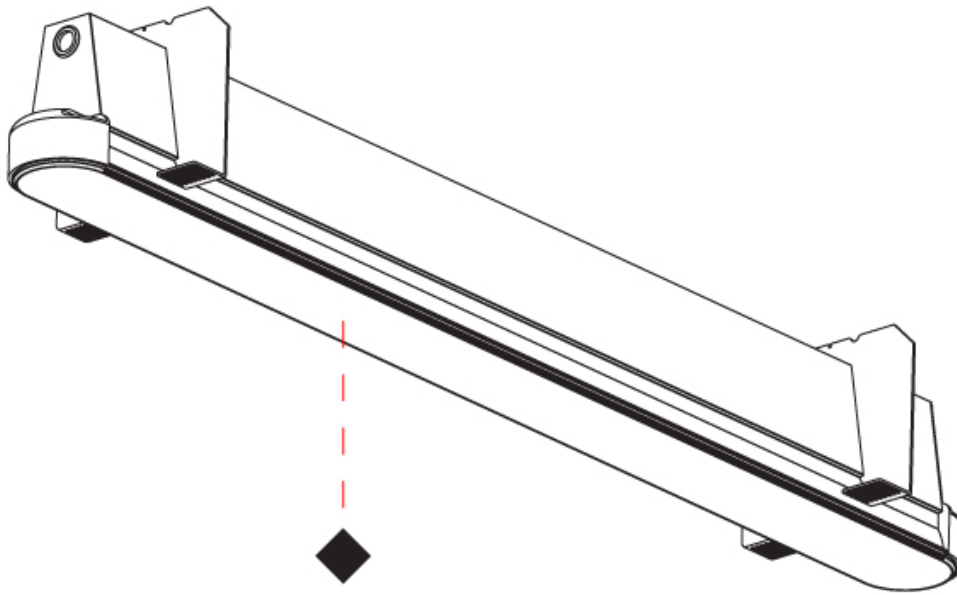

GROOVE ROUND TRIMLESS

A35656-

PROJECT	_____
TYPE	_____
SPECIFIER	_____
QUANTITY	_____
DATE	_____