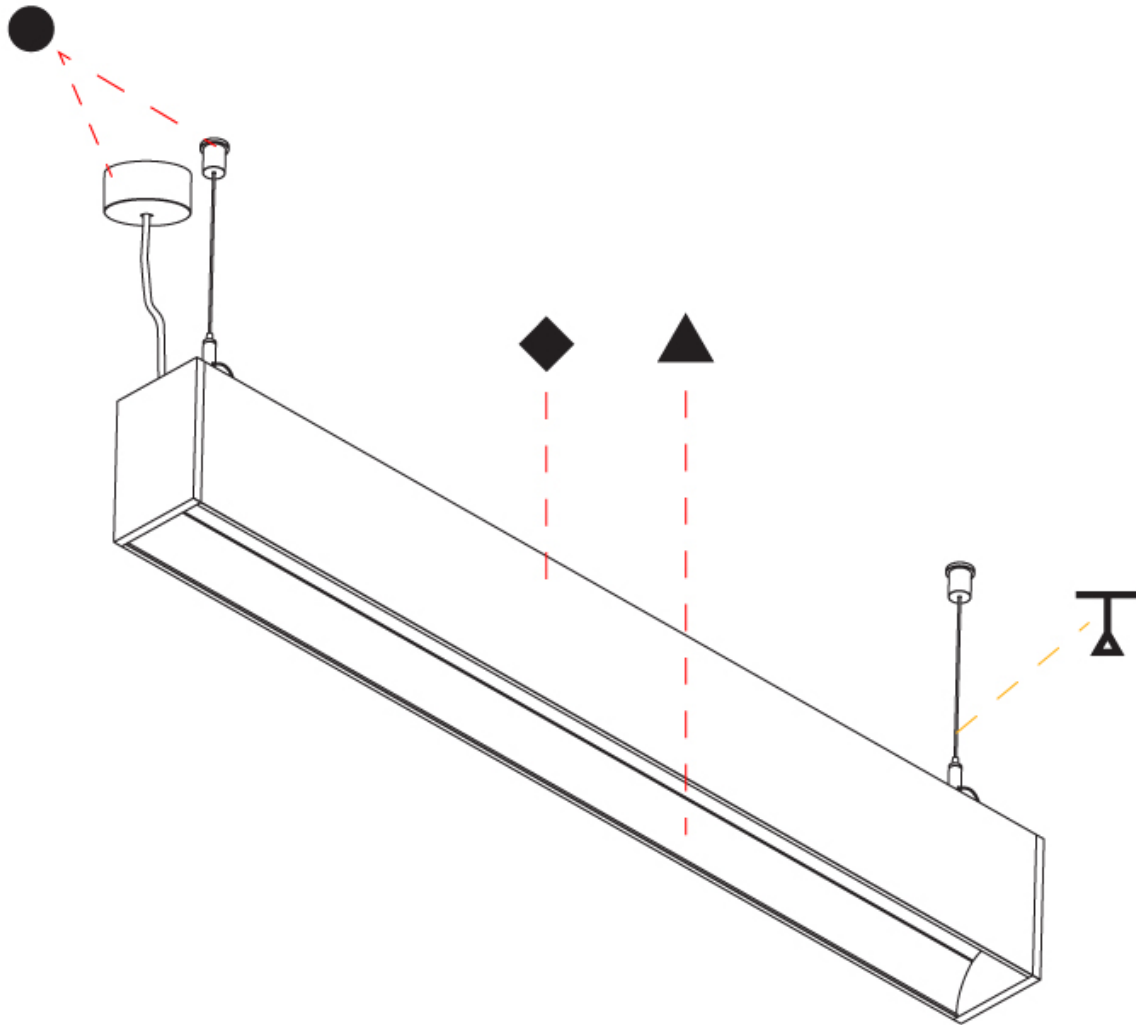

GROOVE SQUARE SUSPENSION

A30812-

PROJECT	_____
TYPE	_____
SPECIFIER	_____
QUANTITY	_____
DATE	_____

A